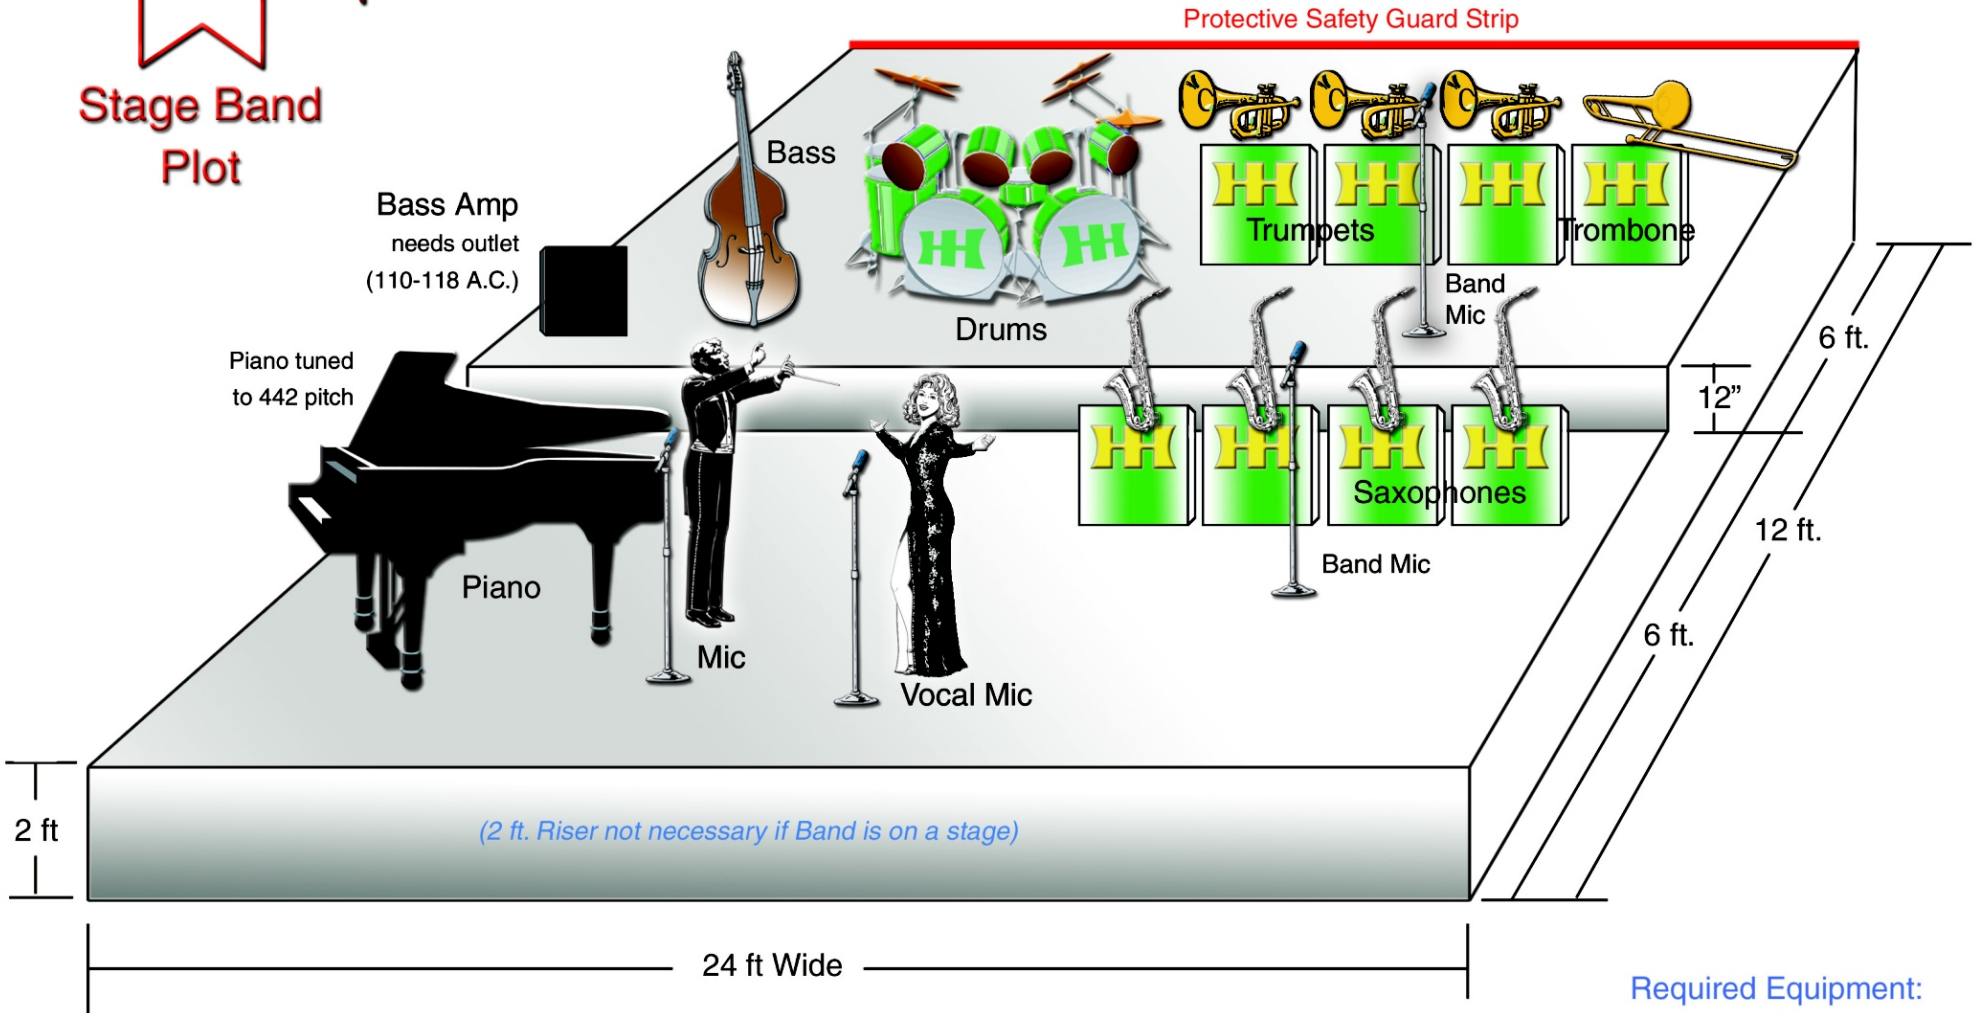

Horace Heidt Jr. Orchestra

Stage Band Plot

Required Equipment:
 3 Extension Cords with 15 socket boxes
 2 Monitor Speakers on floor next to vocal mic.
 10 Chairs, 1 Bass Stool, 1 Piano Bench, 4 microphones